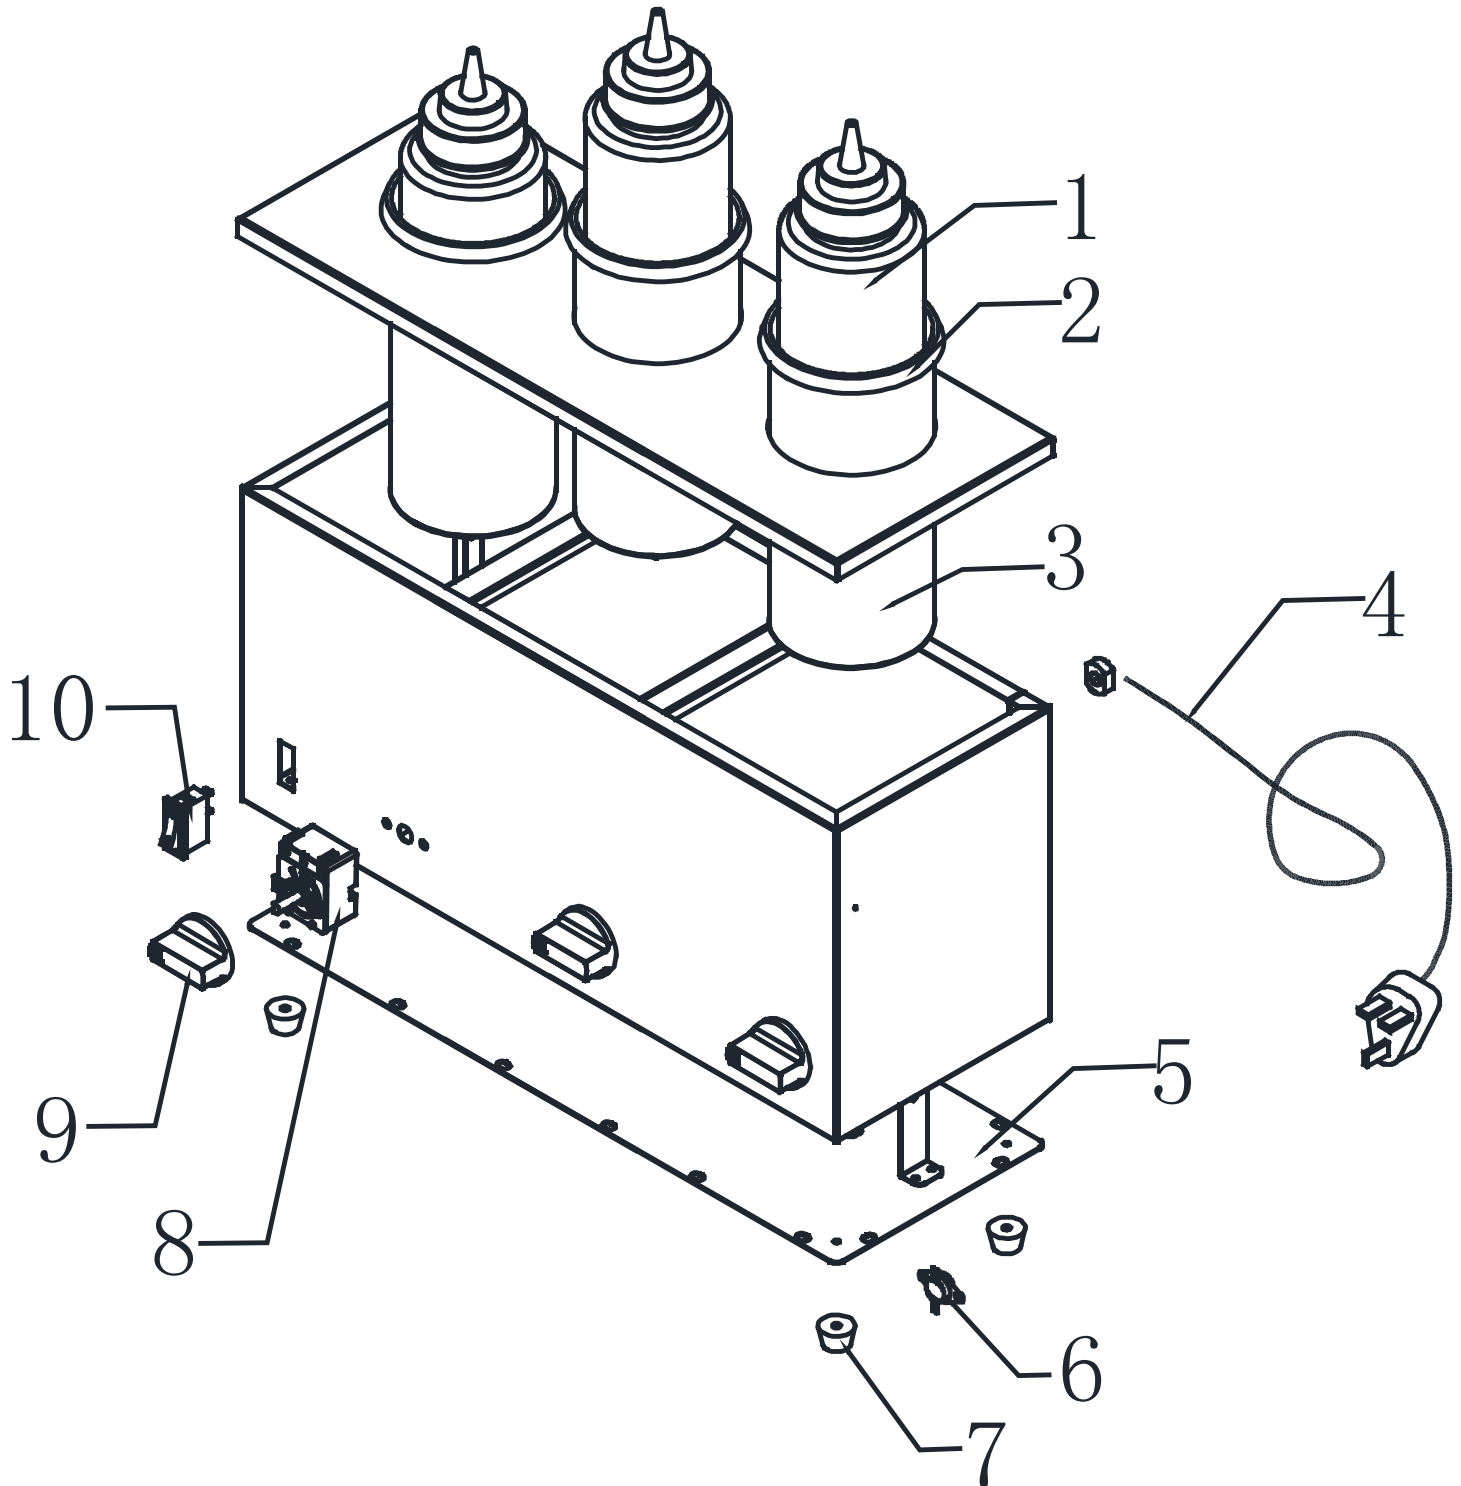

# Parts Breakdown

Model FW-CN-1603 44179

# Parts Breakdown

---

## Model FW-CN-1603 44179

Item No.	Description	Position	Item No.	Description	Position	Item No.	Description	Position
65019	32oz Clear Bottle with 1 Spout Dishwasher Safe Recycle 5 for 44179	1	65002	Base for 44179	5	64999	Dial for 44179	9
64992	Pot for 44179	2	64996	Thermal Cut Out for 44179	6	65000	Switch for 44179	10
64993	Element for 44179	3	64997	Feet for 44179	7			
64994	Plug and Lead for 44179	4	64998	Thermostat for 44179	8			